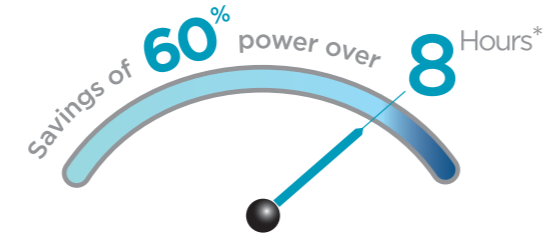

Stylish smooth curve design.

**DO NOT DISTURB**

sound off display off sleep breeze

**PLEASE DO NOT DISTURB BUTTON**

**ECO MODE**

Select Eco Mode for a comfortable sleep with an intelligent 8 hour cycle that uses less energy.