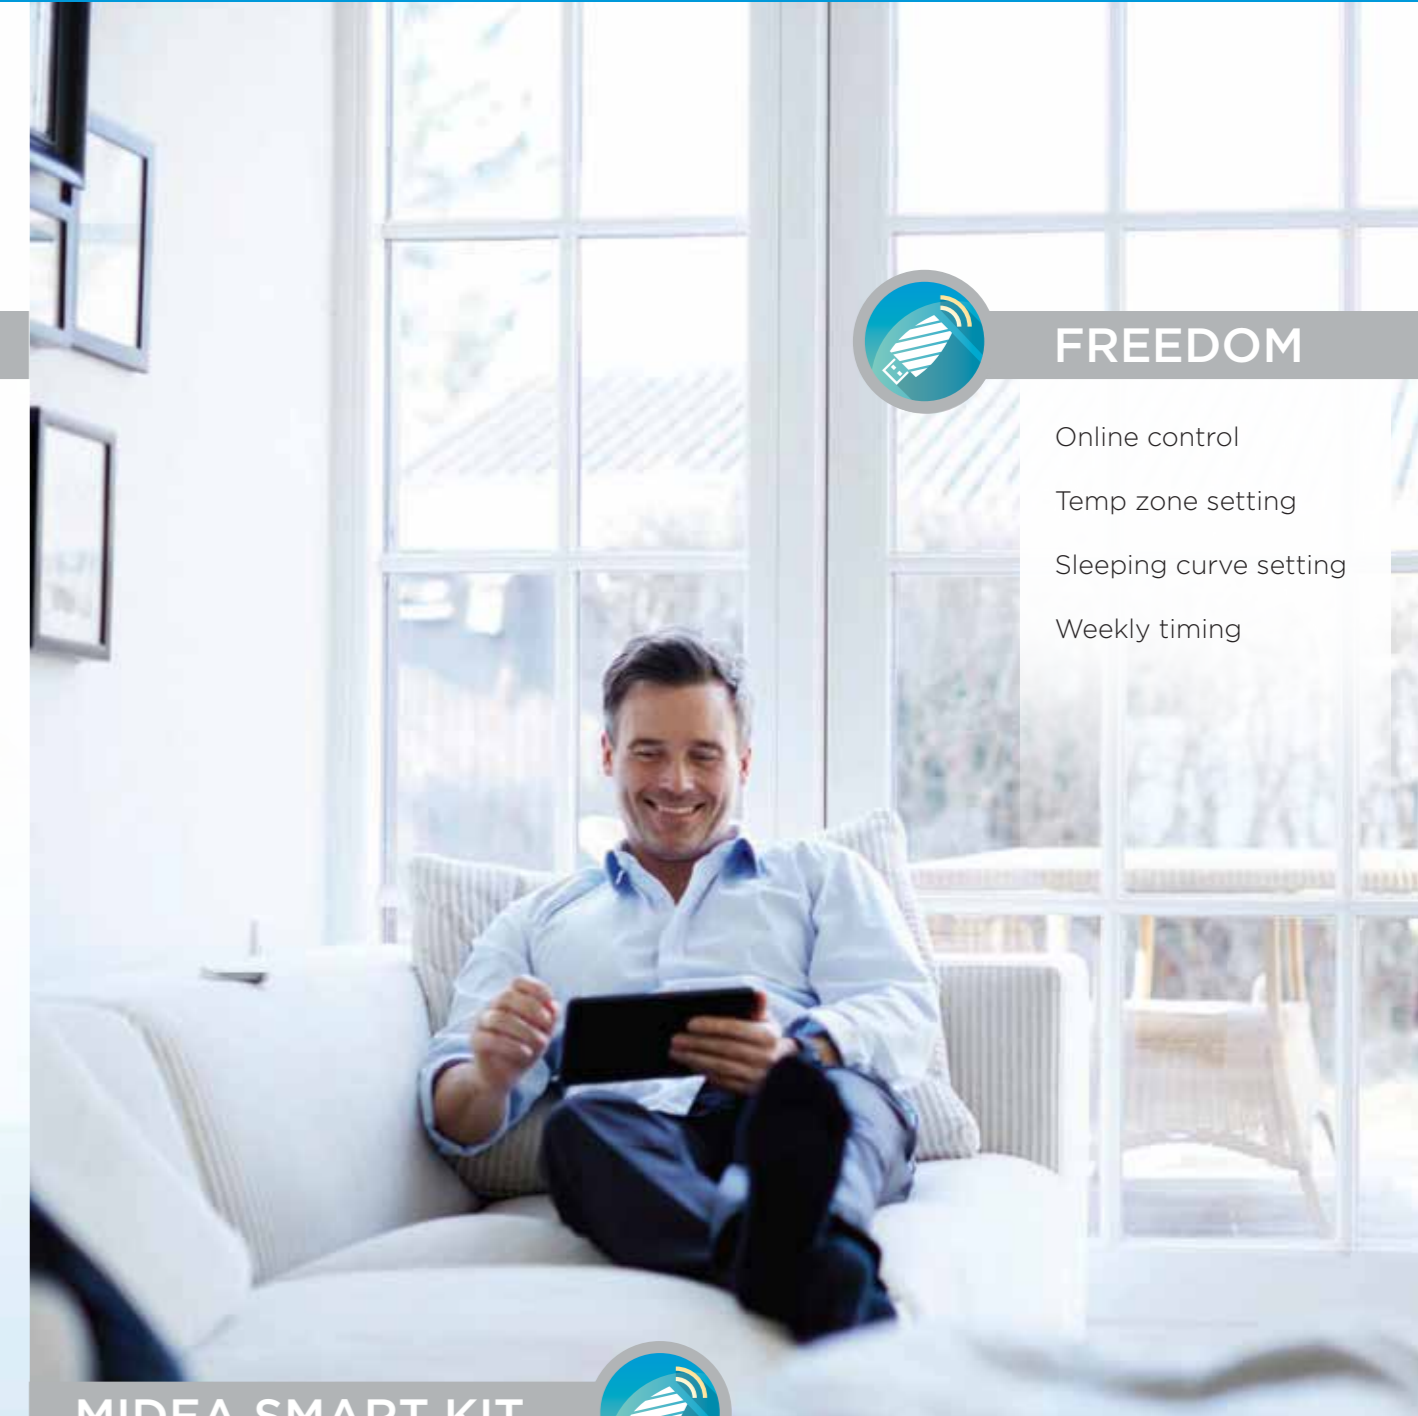

Stylish smooth curve design.

**DO NOT DISTURB**

sound off display off sleep breeze

**PLEASE DO NOT DISTURB BUTTON**

**ECO MODE**

Select Eco Mode for a comfortable sleep with an intelligent 8 hour cycle that uses less energy.

**ELEGANCE**

Remote

**EASY TOUCH**

**MEET THE ARCTIC FOX REMOTE**

Mission's sleek remote looks great and feels good. It's intuitive easy to use design gives you complete control at your fingertips.

Deliver cool air to you and the Arctic Fox remote location

**FREEDOM**

- Online control
- Temp zone setting
- Sleeping curve setting
- Weekly timing

**MIDEA SMART KIT**

Mission's WiFi and Smart Kits\* are designed for even more comfortable and easy operation.

\*Optional item to be requested from local agent.