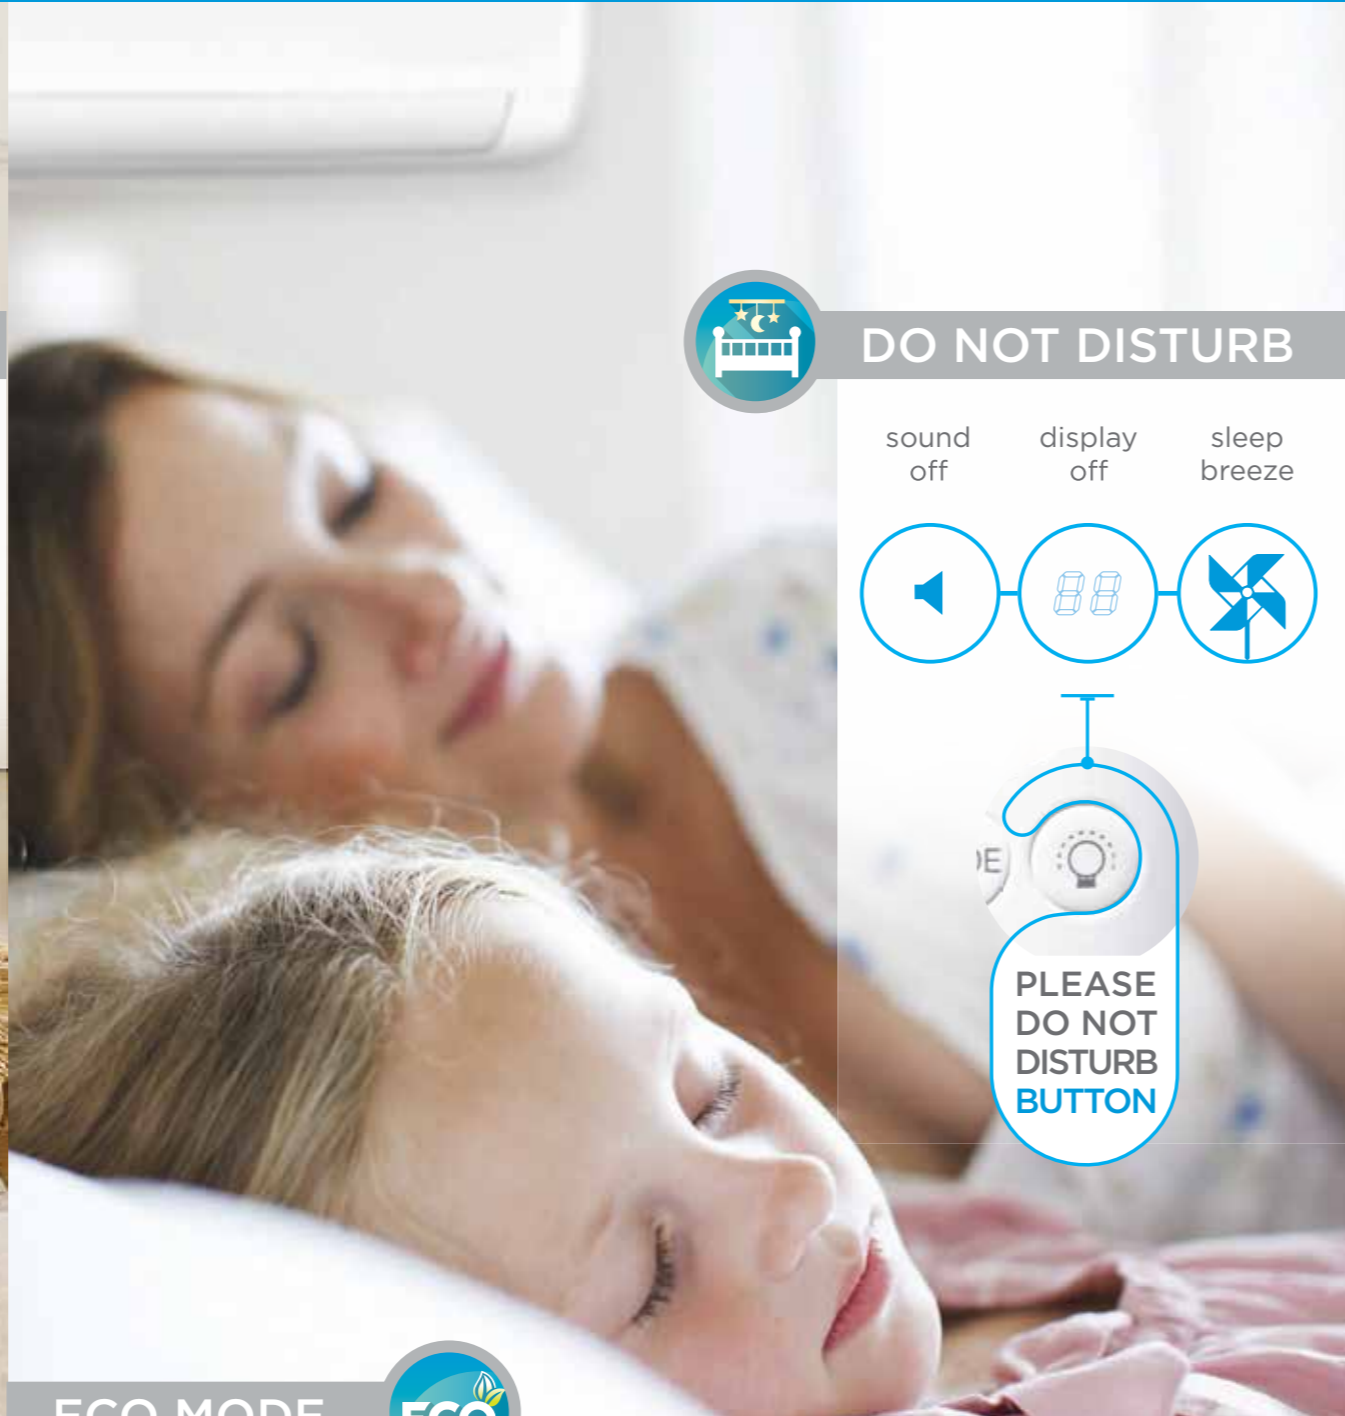

**26 MODERN**

Cool, modern design with hidden LED display.

**DIAMOND CABINET**

Featuring a **Nail-Free** front view cabinet design. Rugged, durable and low maintenance.

Only available on 9000/12000/18000 Btu/h model, please ask the local agent for availability.

Stylish smooth curve design.

**DO NOT DISTURB**

sound off display off sleep breeze

**PLEASE DO NOT DISTURB BUTTON**

**ECO MODE**

Select Eco Mode for a comfortable sleep with an intelligent 8 hour cycle that uses less energy.

**ELEGANCE**

Remote

**EASY TOUCH**

**MEET THE ARCTIC FOX REMOTE**

Mission's sleek remote looks great and feels good. It's intuitive easy to use design gives you complete control at your fingertips.

Deliver cool air to you and the Arctic Fox remote location

**FREEDOM**

- Online control
- Temp zone setting
- Sleeping curve setting
- Weekly timing

**MIDEA SMART KIT**

Mission's WiFi and Smart Kits\* are designed for even more comfortable and easy operation.

\*Optional item to be requested from local agent.